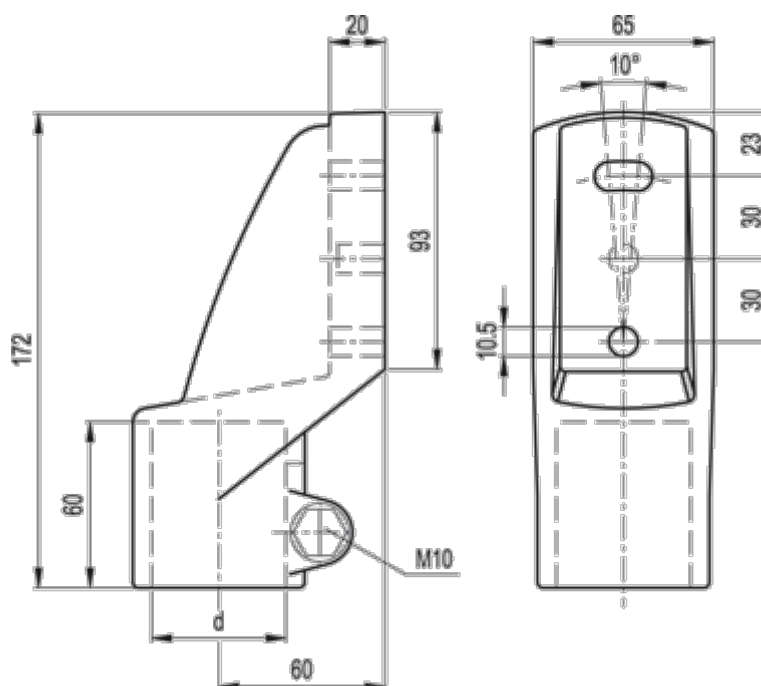

Data Sheet

Article number: 2310419648

Description: E+G Side mounting top bracket
TSL-A-48-A

Measures

d (inch) = 1 1/2 GAS

d mm = 48.3

Weight (g) = 320